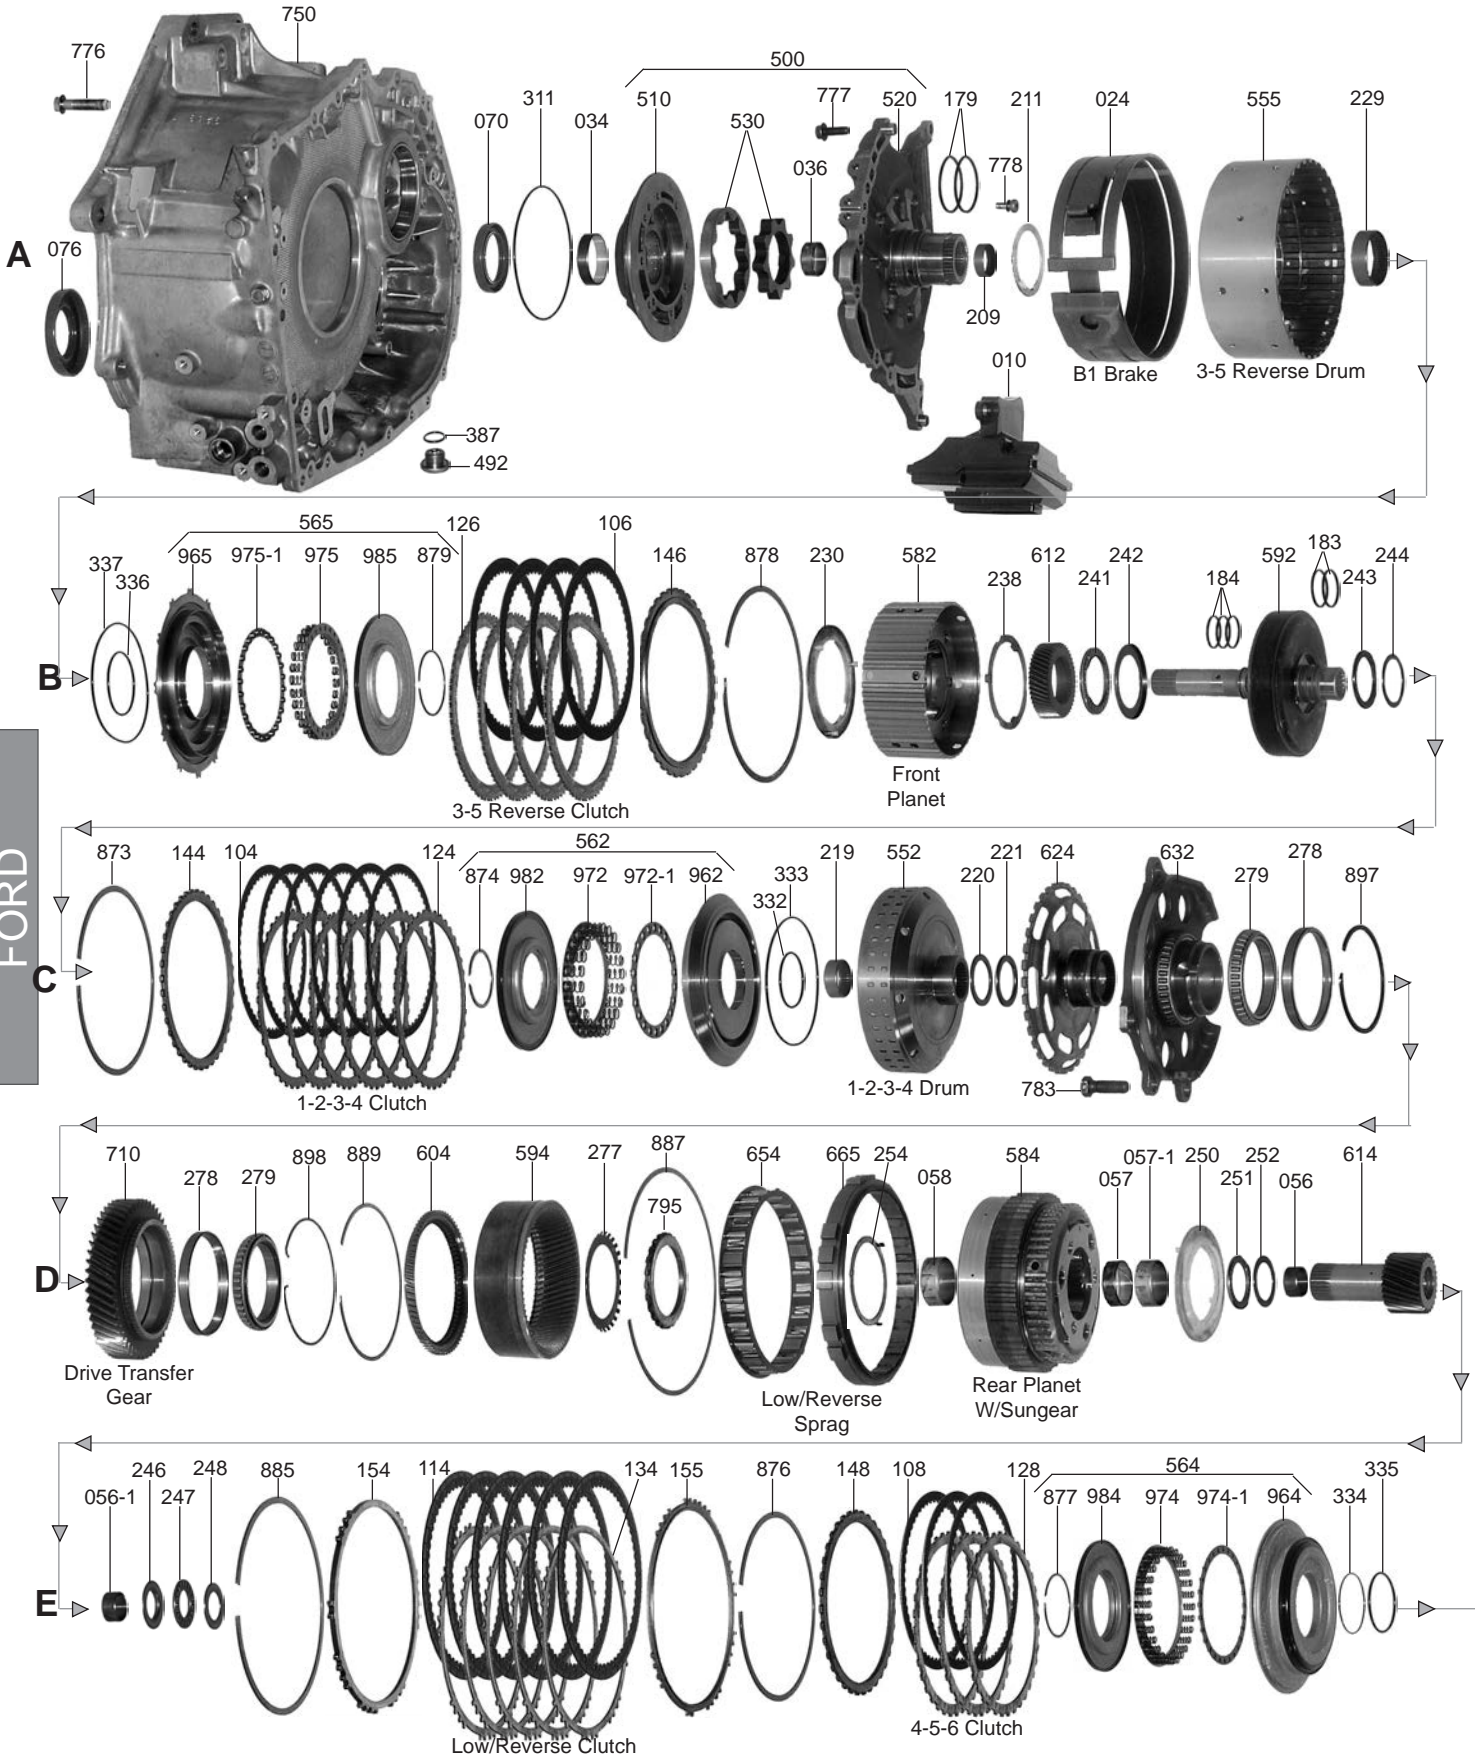

# AWTF80SC / 81SC (AF21/AF40-6)

FWD 6 Speed

FORD

# AWTF80SC / 81SC (AF21/AF40-6)

FORD